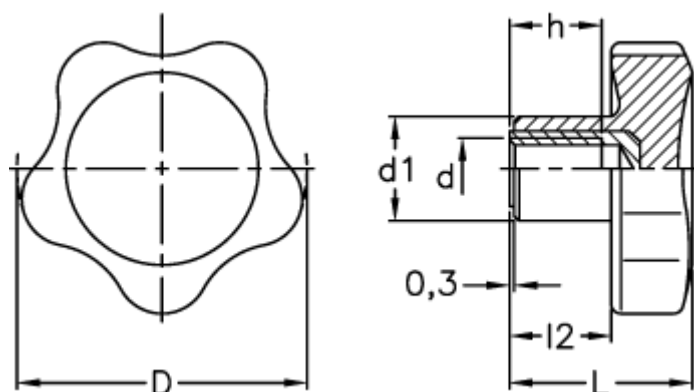

Data Sheet

Article number: 2302166471

Description: E+G Lobe knob
VC.692/50 B-M8

Measures

D	= 50
d1	= 18
d 6H	= M8
h	= 15
L	= 31.0
l2	= 17.0